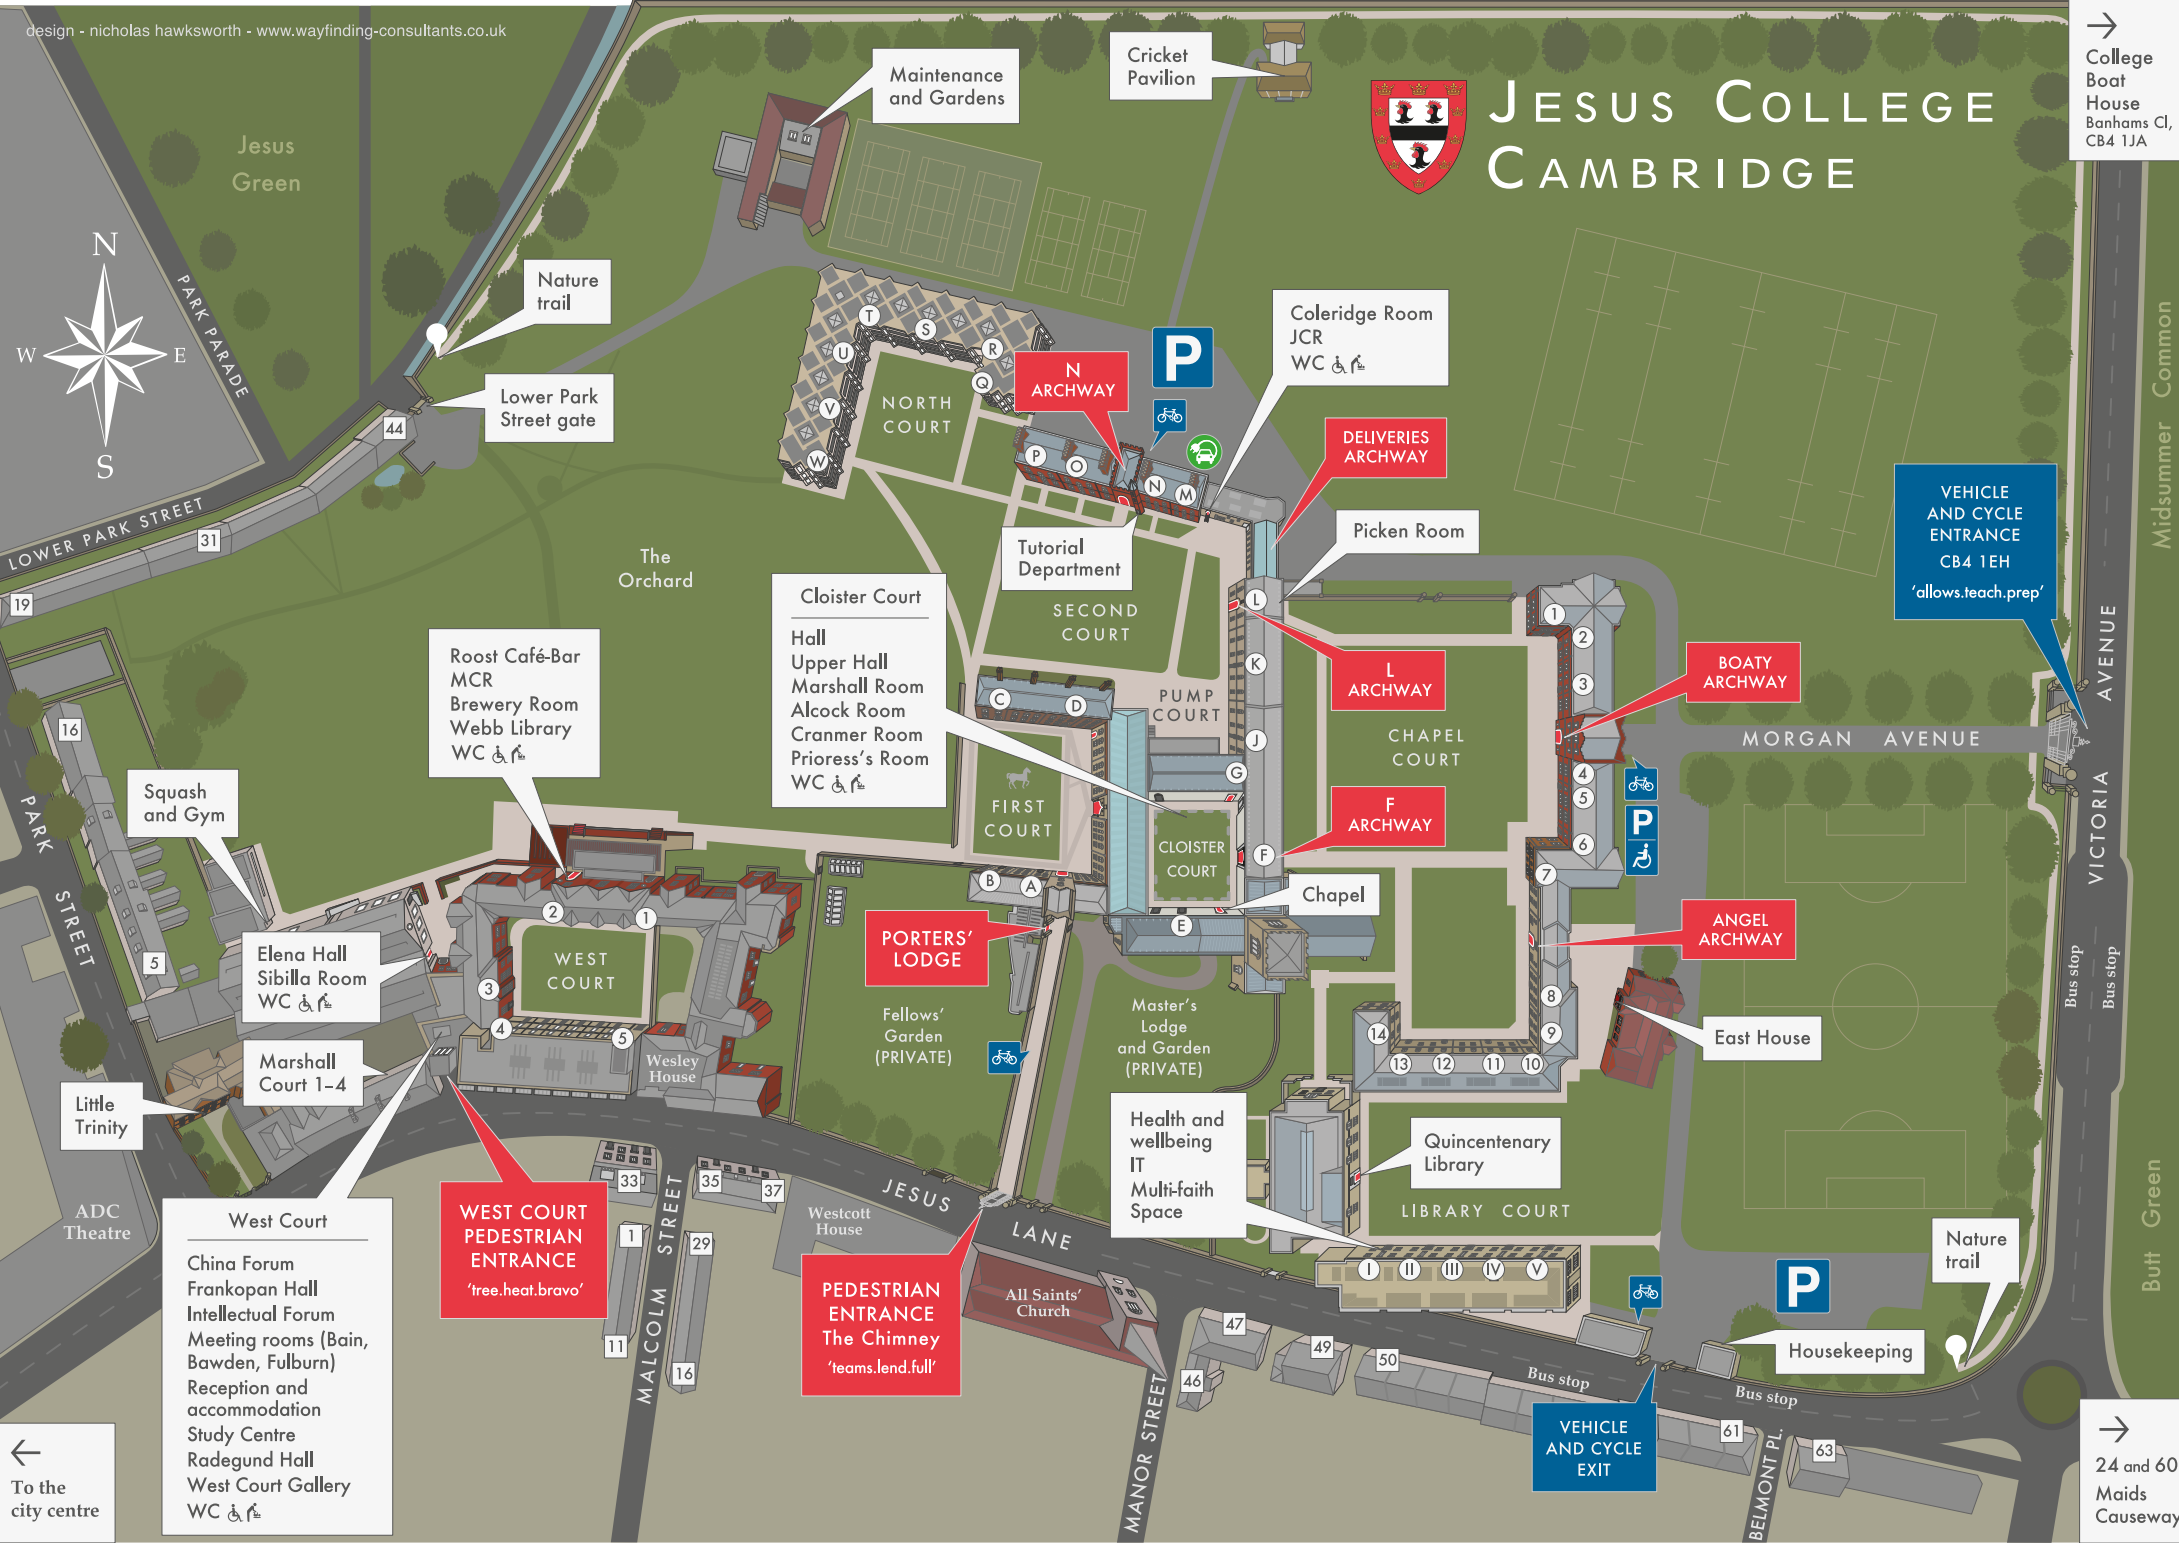

JESUS COLLEGE CAMBRIDGE

Maintenance and Gardens

Cricket Pavilion

Jesus Green

Nature trail

Lower Park Street gate

NORTH COURT

N ARCHWAY

Coleridge Room JCR WC ♿

DELIVERIES ARCHWAY

Tutorial Department

Picken Room

VEHICLE AND CYCLE ENTRANCE CB4 1EH 'allows.teach.prep'

The Orchard

Cloister Court

Hall Upper Hall Marshall Room Alcock Room Cranmer Room Prioress's Room WC ♿

SECOND COURT

Roost Café-Bar MCR Brewery Room Webb Library WC ♿

PUMP COURT

L ARCHWAY

BOATY ARCHWAY

MORGAN AVENUE

Squash and Gym

Elena Hall Sibilla Room WC ♿

PORTERS' LODGE

Chapel

ANGEL ARCHWAY

East House

Little Trinity

Marshall Court 1-4

WEST COURT PEDESTRIAN ENTRANCE 'tree.heat.bravo'

PEDESTRIAN ENTRANCE The Chimney 'teams.lend.full'

Health and wellbeing IT Multi-faith Space

Quincentenary Library

Nature trail

West Court
China Forum
Frankopan Hall
Intellectual Forum
Meeting rooms (Bain, Bawden, Fulburn)
Reception and accommodation
Study Centre
Rade Gund Hall
West Court Gallery
WC ♿

Fellows' Garden (PRIVATE)

Master's Lodge and Garden (PRIVATE)

Westcott House

All Saints' Church

LIBRARY COURT

Housekeeping

← To the city centre

VEHICLE AND CYCLE EXIT

→ 24 and 60 Maids Causeway

Midsummer Common

Bull Green